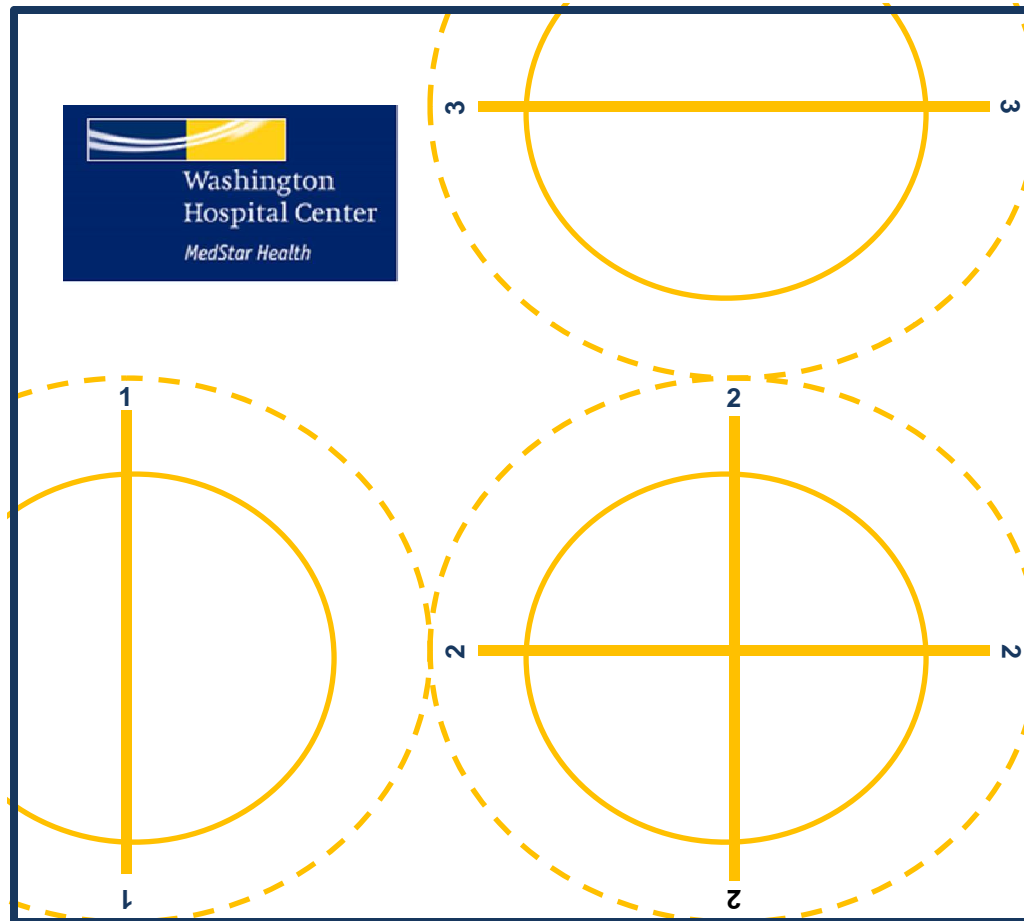

# WHC Parking Positions

July 2011

Scot Deabs  
Lead Pilot MedSTAR Transport  
301-680-8364

# Three Parking Positions

Parking lines in yellow.

Perimeter line and letters in blue.

Solid circles = 40 feet.  
Dashed circles are overall length x 1.5 = 60 feet.

Straddle center line looking at parking position identifier number.

Park with nose of helicopter near  
intersection of center line and circle

Helicopter should be straddling center line and inside solid circle.

Helicopter parked with mast in center of parking position